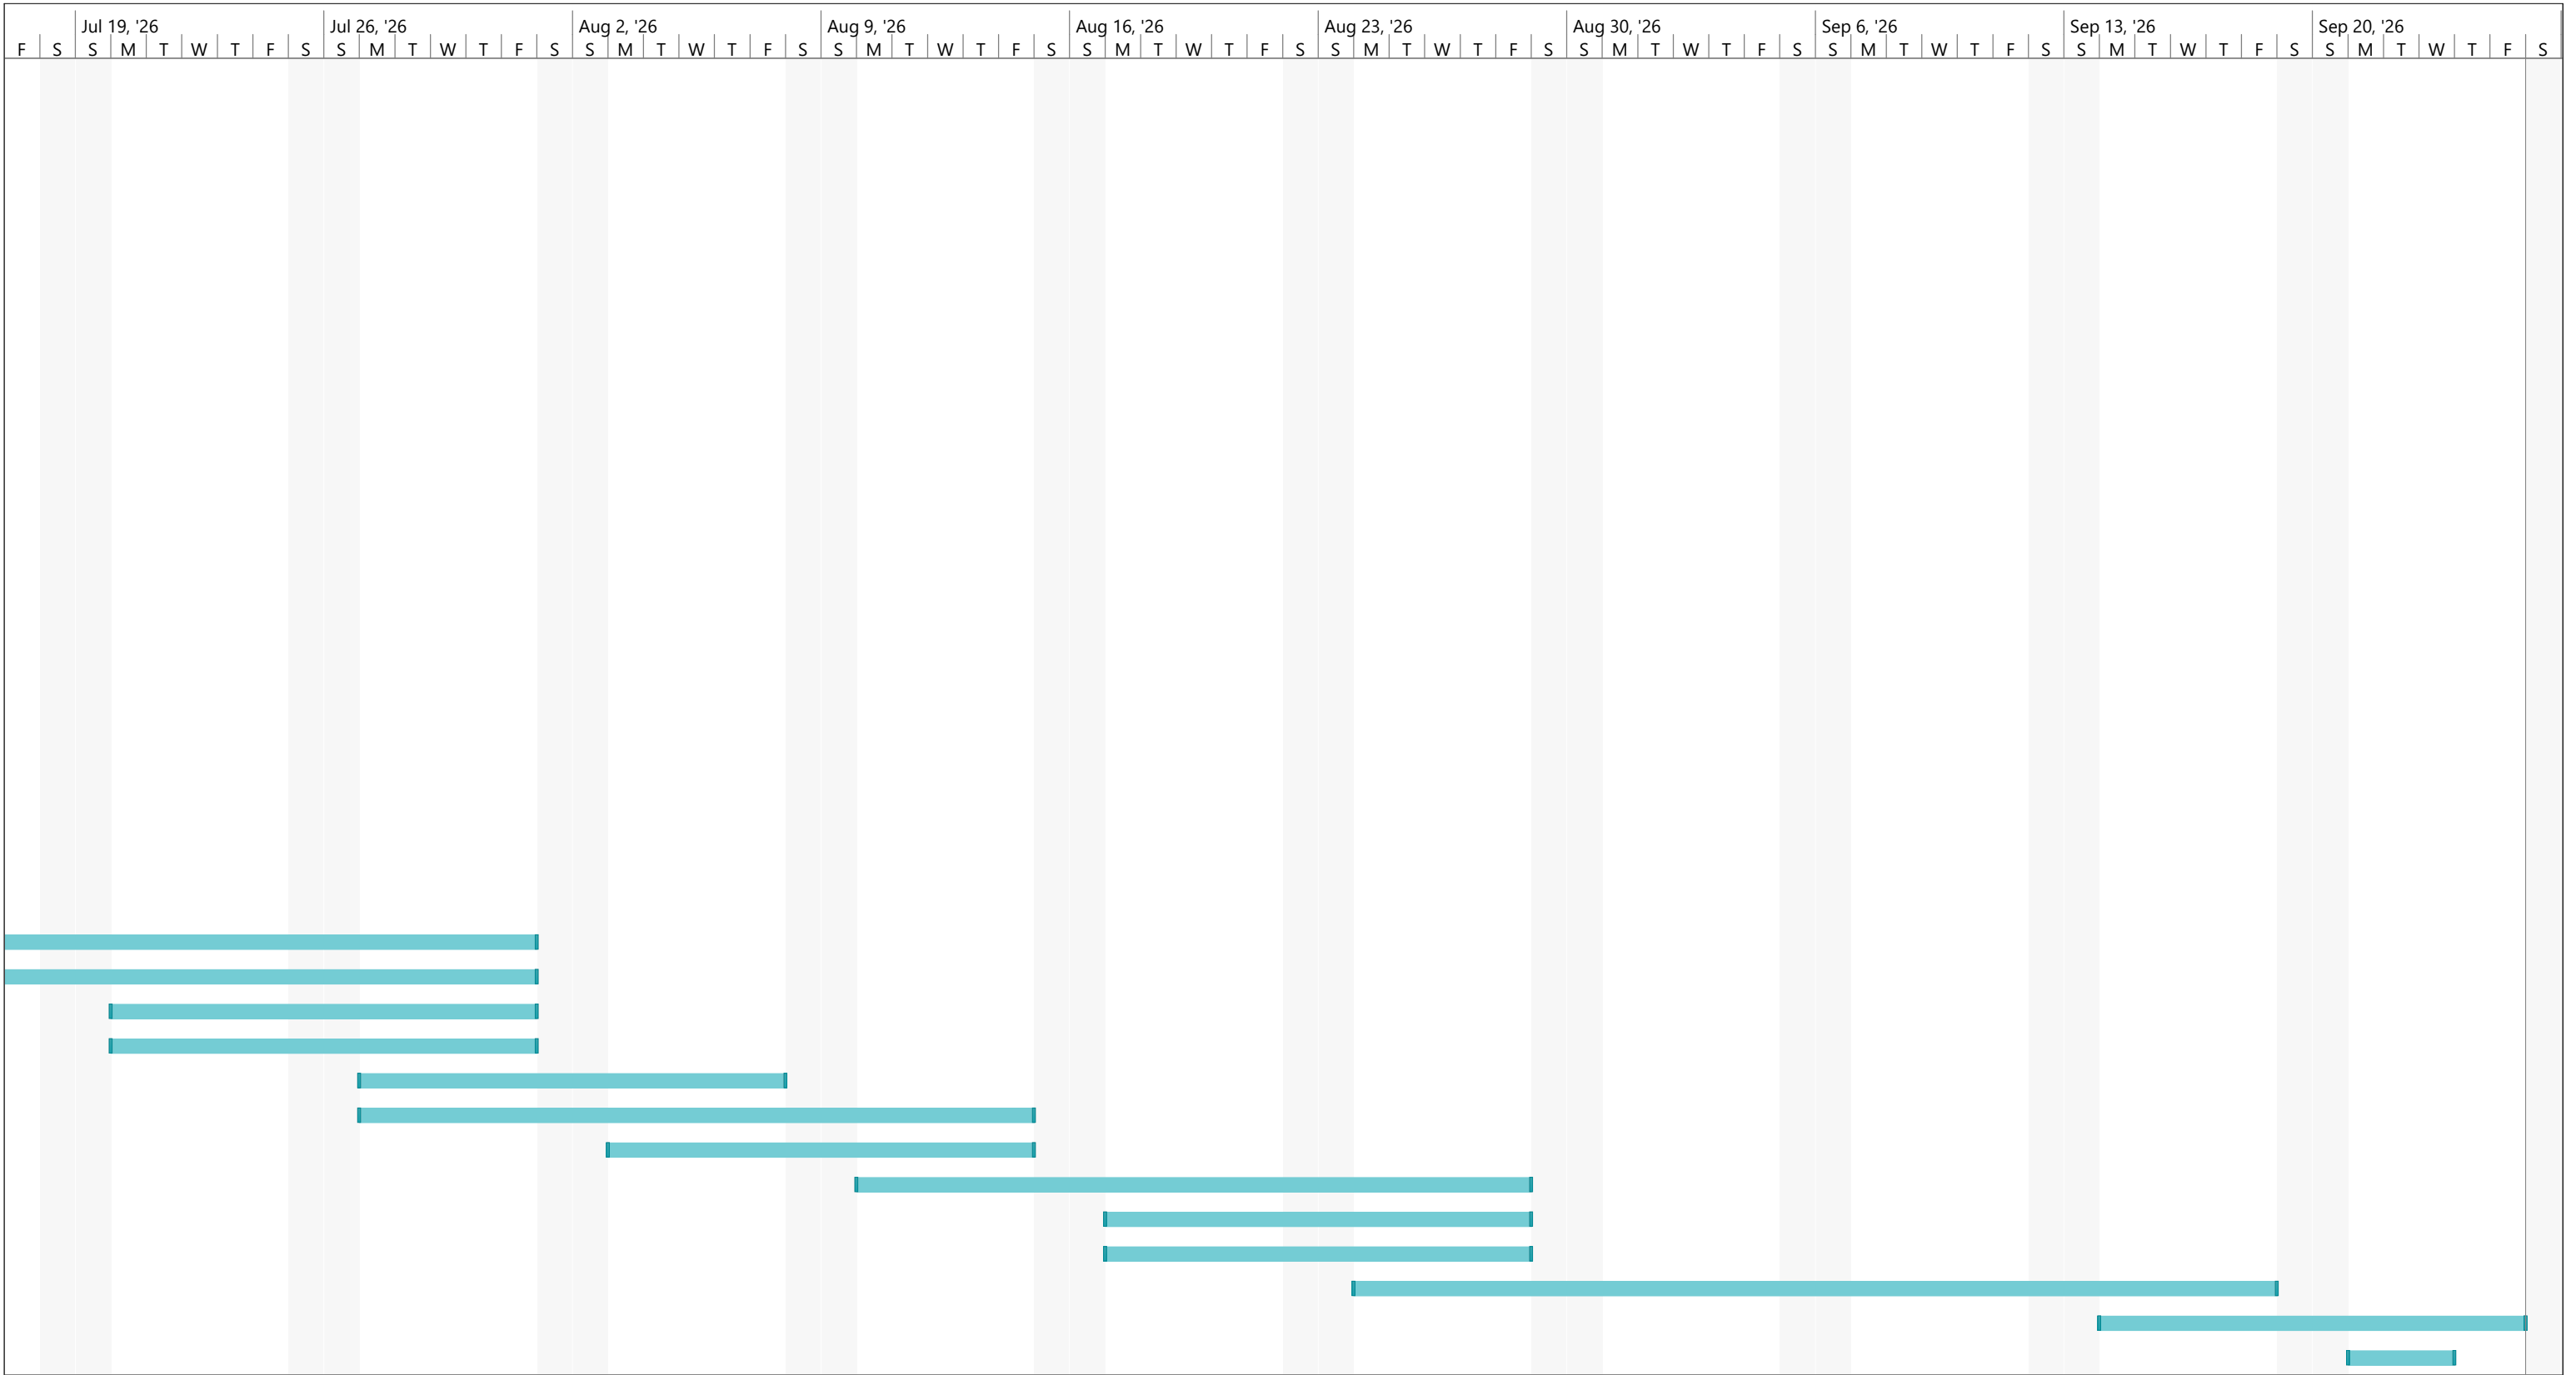

Project: Schedule_Lake Odessa_ Date: Tue 3/24/26	Task		Project Summary		Manual Task		Start-only		Deadline	
	Split		Inactive Task		Duration-only		Finish-only		Progress	
	Milestone		Inactive Milestone		Manual Summary Rollup		External Tasks		Manual Progress	
	Summary		Inactive Summary		Manual Summary		External Milestone			